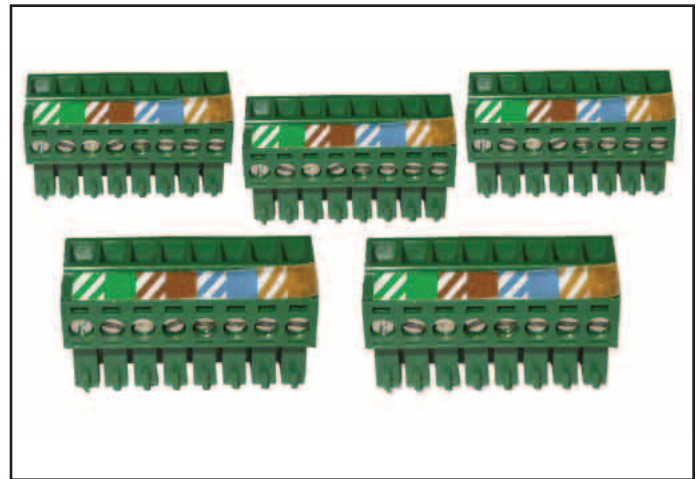

CAT-5 QUICK CONNECTORS TEMPORARILY OUT OF STOCK

Linear's dmc1 Music/Communications System features Room Stations and Patio Stations that connect to the master unit with Cat-5 cable.

Each Room Station and Patio Station is supplied with two types of plug-in Cat-5 connectors:

Quick connect press-on type Cat-5 connector (see Figure 1)

Screw-down type Cat-5 connector (see Figure 2)

The quick connect press-on type Cat-5 connectors have become temporarily unavailable from Linear's supplier. These connectors will not be included in Room Stations and Patio Stations until approximately December 1st, 2010. Refer to the table below for the model numbers of the products affected.

During this period, Linear suggests using the screw-down type connectors included with the products.

Figure 1
Press-on Type Cat-5 Connectors

Figure 2
Screw-down Type Cat-5 Connectors

MODEL	DESCRIPTION
dmc1R	Indoor Room Station
dmc1RS	Indoor Room Station with Remote Scan and Master Volume (White)
dmc1RSA	Indoor Room Station with Remote Scan and Master Volume (Almond)
dmc1RSB	Indoor Room Station with Remote Scan and Master Volume (Black)
dmc1RW	Patio Station with Remote Scan and Master Volume