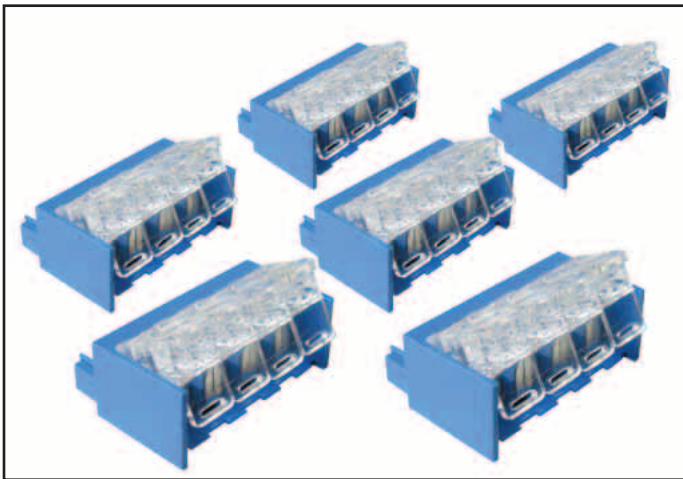

CAT-5 QUICK CONNECTORS TEMPORARILY OUT OF STOCK

Linear's dmc1 Music/Communications System features Room Stations and Patio Stations that connect to the master unit with Cat-5 cable.

Each Room Station and Patio Station is supplied with two types of plug-in Cat-5 connectors:

Quick connect press-on type Cat-5 connector (see Figure 1)

Screw-down type Cat-5 connector (see Figure 2)

The quick connect press-on type Cat-5 connectors have become temporarily unavailable from Linear's supplier. These connectors will not be included in Room Stations and Patio Stations until approximately December 1st, 2010. Refer to the table below for the model numbers of the products affected.

During this period, Linear suggests using the screw-down type connectors included with the products.

Figure 1
Press-on Type Cat-5 Connectors

Figure 2
Screw-down Type Cat-5 Connectors

MODEL	DESCRIPTION
dmc1R	Indoor Room Station
dmc1RS	Indoor Room Station with Remote Scan and Master Volume (White)
dmc1RSA	Indoor Room Station with Remote Scan and Master Volume (Almond)
dmc1RSB	Indoor Room Station with Remote Scan and Master Volume (Black)
dmc1RW	Patio Station with Remote Scan and Master Volume