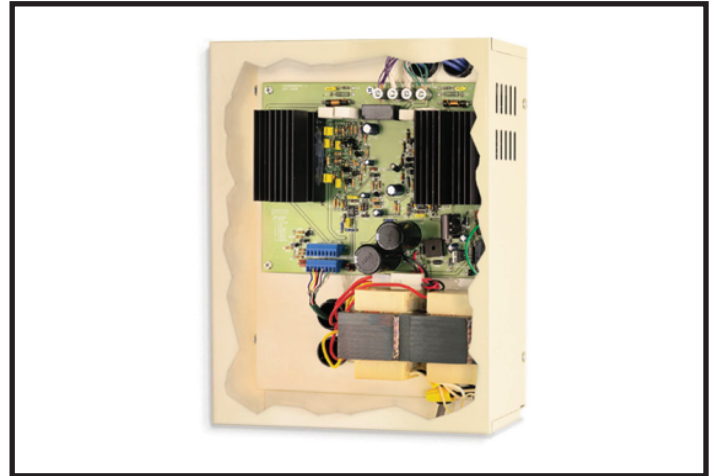

## MC960PA REMOTE POWER AMPLIFIER DISCONTINUED

The Linear Model MC960PA Remote Power Amplifier for use with the dmc1 and dmc3-4 Intercom Masters has been discontinued.

The Models SVC96 and SVC96I Stereo Volume Controls along with the Models MS5X5SC and MS7X5SC shielded cable used with the amplifier has also been discontinued.

Stock is limited to the supply on hand. Once the stock is sold out, these products will no longer be available.

Model MC960PA  
Remote Power Amplifier

Model SVC96 (White) & SVC96I (Ivory)  
Stereo Volume Controls