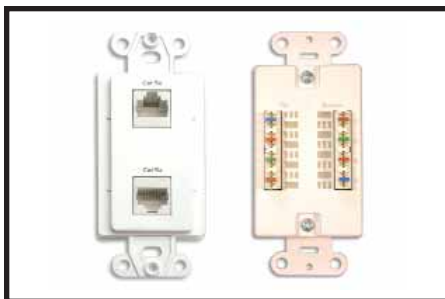

Total Access Port Wall Plate 10-Packs Discontinued

Linear's Total Access Port (TAP) structured wiring wall plate 10-packs (except WPW-PDC-10) have been discontinued and are no longer available. Stock is sold out and backorders will not be filled.

The wall plates are still available as single units. Each of the four wall plate designs are available in three colors: almond, ivory, and white.

Refer to the table below for a list of the discontinued and available Model numbers for Total Access Port wall plates.

WPI-PDC
Data/Telephone/Coax TAP Wall Plate

10-Pack Models Discontinued	Available Single Unit Models	Description
WPA-DD-10	WPA-DD	Dual Data TAP Wall Plate (Almond)
WPA-DP-10	WPA-DP	Data/Telephone TAP Wall Plate (Almond)
WPA-PC-10	WPA-PC	Telephone/Coax TAP Wall Plate (Almond)
WPA-PDC-10	WPA-PDC	Data/Telephone/Coax TAP Wall Plate (Almond)
WPI-DD-10	WPI-DD	Dual Data TAP Wall Plate (Ivory)
WPI-DP-10	WPI-DP	Data/Telephone TAP Wall Plate (Ivory)
WPI-PC-10	WPI-PC	Telephone/Coax TAP Wall Plate (Ivory)
WPI-PDC-10	WPI-PDC	Data/Telephone/Coax TAP Wall Plate (Ivory)
WPW-DD-10	WPW-DD	Dual Data TAP Wall Plate (White)
WPW-DP-10	WPW-DP	Data/Telephone TAP Wall Plate (White)
WPW-PC-10	WPW-PC	Telephone/Coax TAP Wall Plate (White)