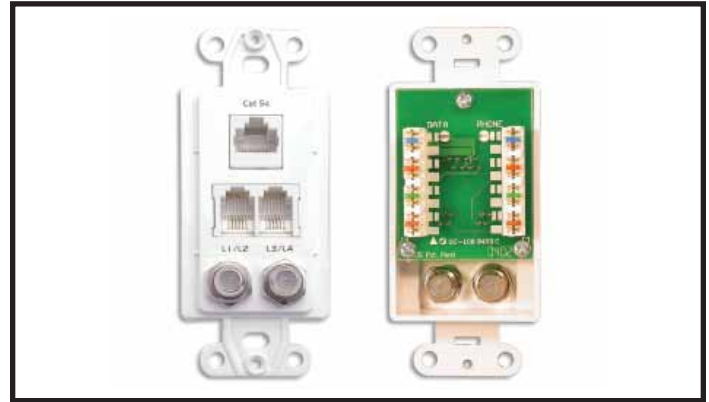

Total Access Port Wall Plate 10-Packs Discontinued

Linear's Total Access Port (TAP) structured wiring wall plate 10-packs (except WPW-PDC-10) have been discontinued and are no longer available. Stock is sold out and backorders will not be filled.

The wall plates are still available as single units. Each of the four wall plate designs are available in three colors: almond, ivory, and white.

Refer to the table below for a list of the discontinued and available Model numbers for Total Access Port wall plates.

WPI-PDC
Data/Telephone/Coax TAP Wall Plate

10-Pack Models Discontinued	Available Single Unit Models	Description
WPA-DD-10	WPA-DD	Dual Data TAP Wall Plate (Almond)
WPA-DP-10	WPA-DP	Data/Telephone TAP Wall Plate (Almond)
WPA-PC-10	WPA-PC	Telephone/Coax TAP Wall Plate (Almond)
WPA-PDC-10	WPA-PDC	Data/Telephone/Coax TAP Wall Plate (Almond)
WPI-DD-10	WPI-DD	Dual Data TAP Wall Plate (Ivory)
WPI-DP-10	WPI-DP	Data/Telephone TAP Wall Plate (Ivory)
WPI-PC-10	WPI-PC	Telephone/Coax TAP Wall Plate (Ivory)
WPI-PDC-10	WPI-PDC	Data/Telephone/Coax TAP Wall Plate (Ivory)
WPW-DD-10	WPW-DD	Dual Data TAP Wall Plate (White)
WPW-DP-10	WPW-DP	Data/Telephone TAP Wall Plate (White)
WPW-PC-10	WPW-PC	Telephone/Coax TAP Wall Plate (White)