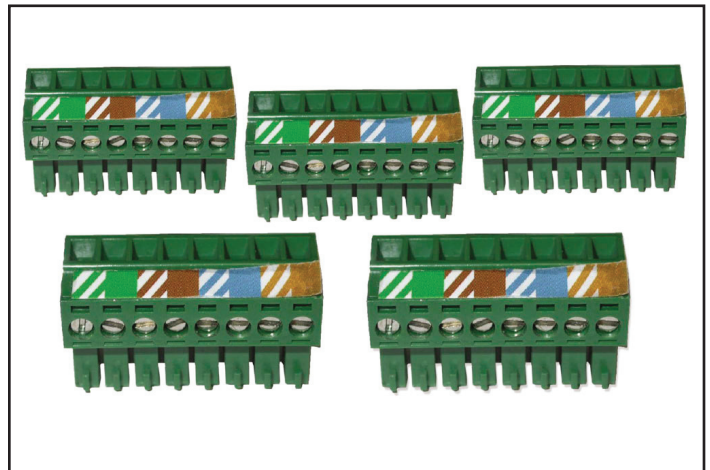

## Model DMC1QC Quick Connect Pack Discontinued

Linear's M&S brand Model DMC1QC Quick Connect Pack with press-down terminals for Cat-5 cable have become obsolete and are discontinued.

The Model DMC1QCS Quick Connect Pack with screw-down terminals for Cat-5 cable is available as a substitute part.

MODEL / ORDER #	AVAILABILITY
DMC1QC	Discontinued
DMC1QCS	Available

Discontinued Model DMC1QC Quick Connect Pack

Substitute Model DMC1QCS Quick Connect Pack

All these brands are now under one name.