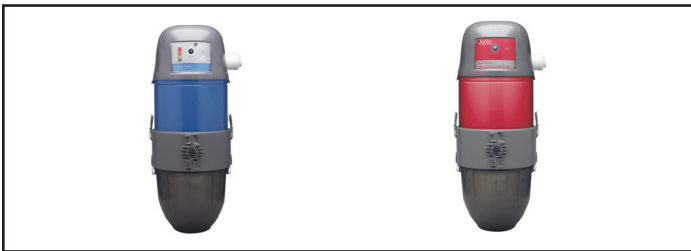

## AirVac Central Vacuum Product Line Discontinued

Effective November 1st 2014, Linear will be discontinuing its AirVac<sup>®</sup> Central Vacuum product line. The product line includes all central vacuum power units, pipe, fittings, accessories, and replacement parts.

Discontinued AirVac Central Vacuum Power Units

Discontinued AirVac Central Vacuum Parts & Pipe

Discontinued Replacement Parts Limited to Stock on Hand	
Model	Description
VM502	Disposable Paper Vacuum Bags (6-pack)
VM505	Disposable Paper Vacuum Bags and Filter (3 bags, 1 filter)
VM600	Secondary Foam Filter
VM601	Secondary Foam Filter
VRP3000	AVP3000 Motor Module Assembly
VRP7500	AVP7500 Motor Module Assembly
VRP12000	AVP12000 Motor Module Assembly
VRP24000	AVP24000 Motor Module Assembly
VRR3000	AVR3000 Motor Module Assembly
VRR7500	AVR7500 Motor Module Assembly
VRR12000	AVR12000 Motor Module Assembly
VRR24000	AVR24000 Motor Module Assembly
VR002	Platinum Body Module Assembly
VR003	Red Body Module Assembly
VR007	AirVac Bucket Assembly
VR006	AirVac Dust Cone
226117	AirVac Filter
VR001-20	AirVac Latch Mechanical Assembly (Includes mounting hardware) - 20 pack
VR005-20	AirVac Wall Mount Bracket (Includes mounting hardware) - 20 pack
226332	AirVac Inlet Plug
VR004 - 8	AirVac Exhaust Elbow (Includes mounting hardware) - 8 pack
226112	AirVac Flock Filter
VMUUF5	Muffler
VMP800-6	Airvac Platinum Disposable Bag - 6 pack