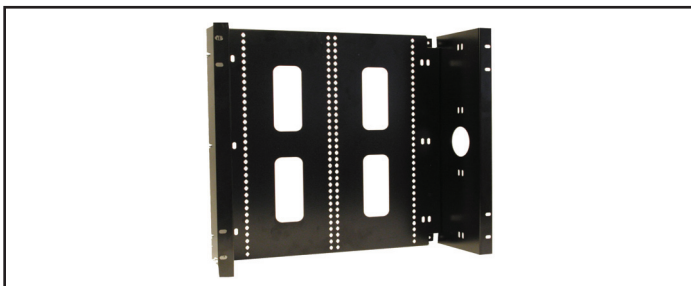

✓ **NOTE: Remember to update your system with these discontinued SKU's.**

Discontinued Model H290 Four Duplex Outlet AC Power Accessory

Discontinued Model H691 Cat-5e Patch Cord (1 foot)

Discontinued Model 803 Splitter/Combiner Hub