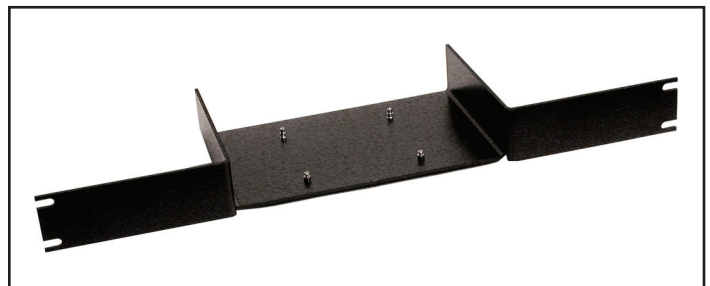

Discontinued Model 2620 Rack Mount Adapter for Modulators