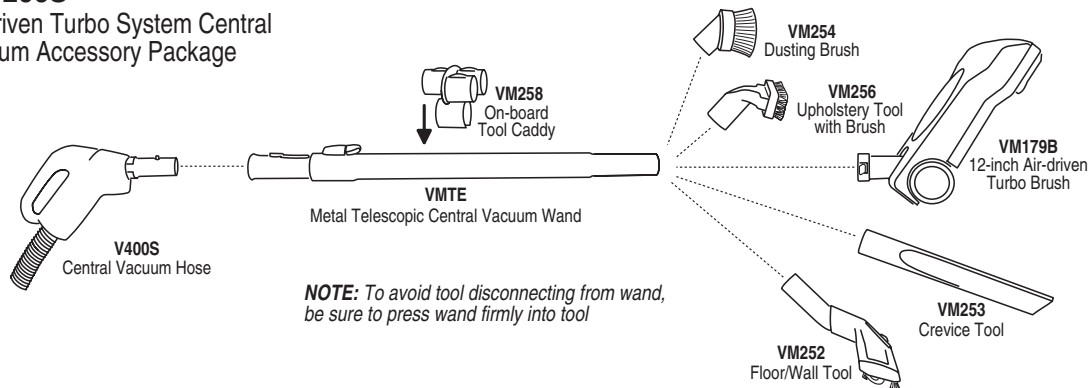

ASSEMBLY OF AIRVAC TOOL KITS

To aid in assembly of the AirVac Tool Kits, the following information will be included in future stock of the VM1200S, VM2200DS, & VM4200DS Vacuum Accessory Packages.

VM1200S Air-driven Turbo System Central Vacuum Accessory Package

VM2200DS Standard Electric Central Vacuum Accessory Package

VM4200DS Deluxe SuperSystem Central Vacuum Accessory Package