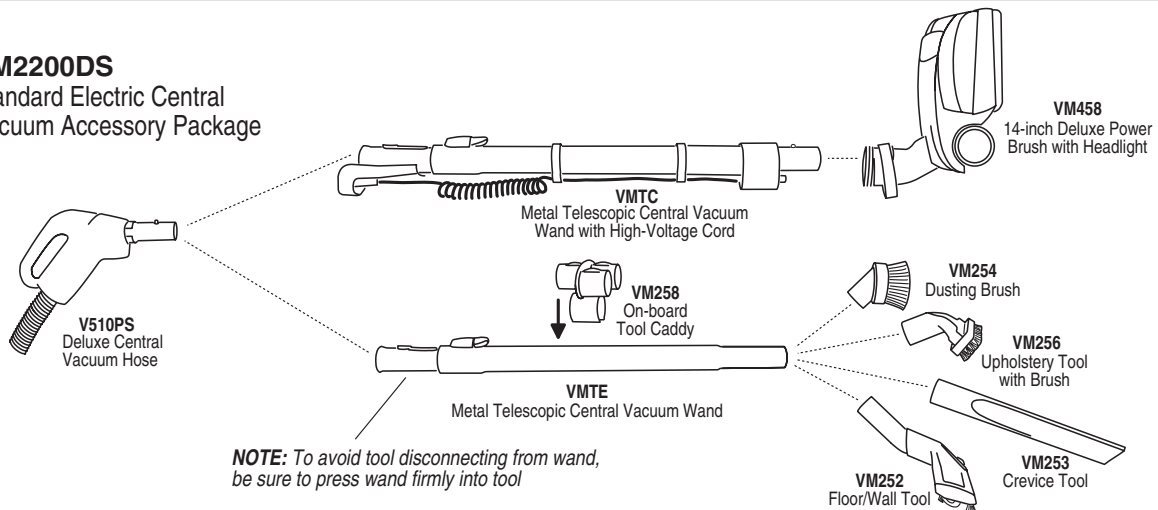

ASSEMBLY OF AIRVAC TOOL KITS

To aid in assembly of the AirVac Tool Kits, the following information will be included in future stock of the VM1200S, VM2200DS, & VM4200DS Vacuum Accessory Packages.

VM1200S Air-driven Turbo System Central Vacuum Accessory Package

VM2200DS Standard Electric Central Vacuum Accessory Package

VM4200DS Deluxe SuperSystem Central Vacuum Accessory Package