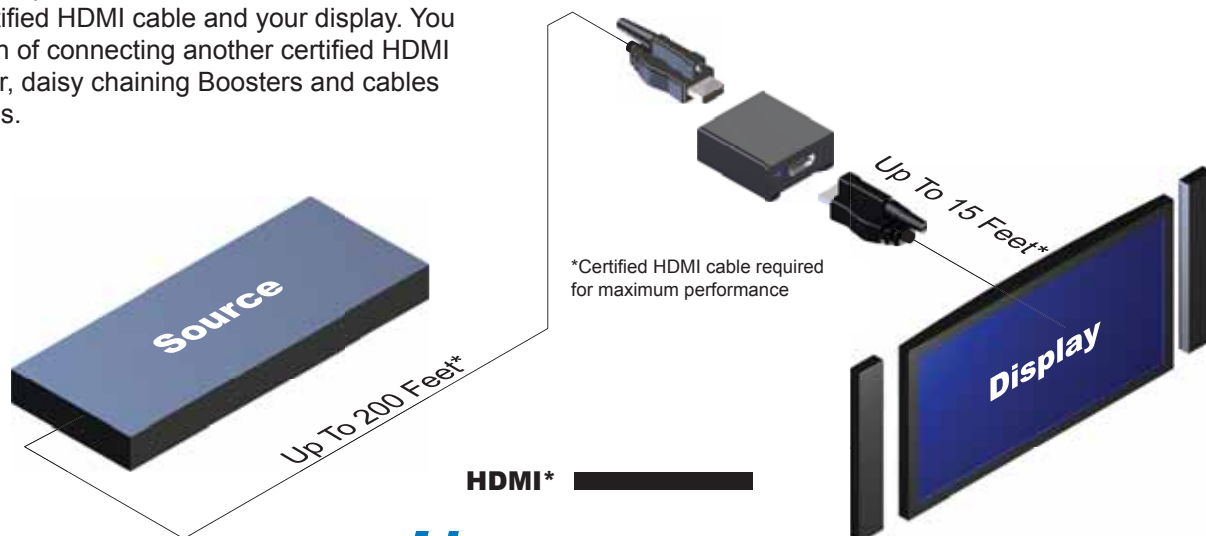

Extend HDMI™ Up to 200 Feet

MODEL#: HDMI-SB

Extend HDMI Up To 200 Feet

The Linear Super Booster for HDMI is an attractive alternative to the traditional sender/receiver solutions for HD extension. The Super Booster for HDMI enables your standard "off the shelf" certified HDMI cable to transmit HDTV video plus multichannel digital audio in a single cable way beyond the limited HDMI specification of 15-feet.

Up to 200 feet can be easily traversed using your certified HDMI cable plus a Super Booster for HDMI. The Super Booster for HDMI corrects any digital degradation that occurs when HDMI is used to send digital audio/video signals beyond the HDMI specification of 15 feet.

How It Works

This plug and play installation takes mere seconds. You simply connect the certified HDMI cable on one side of the Super Booster for HDMI and the display's cable on the other side. The Super Booster for HDMI sits between the end of your certified HDMI cable and your display. You also have the option of connecting another certified HDMI cable to the Booster, daisy chaining Boosters and cables for greater distances.

1080P
PROGRESSIVE

HDMI
HIGH-DEFINITION MULTIMEDIA INTERFACE

HDTV

HD DVD

Blu-ray Disc™

Features

- Perfect digital high definition video sent over long stretches of certified HDMI cables
- Locate an HDMI display up to 200 feet away from any HDTV source
- Supports resolutions up to 1080p, 2K, and 1920 x 1200
- HDMI / HDCP compliant