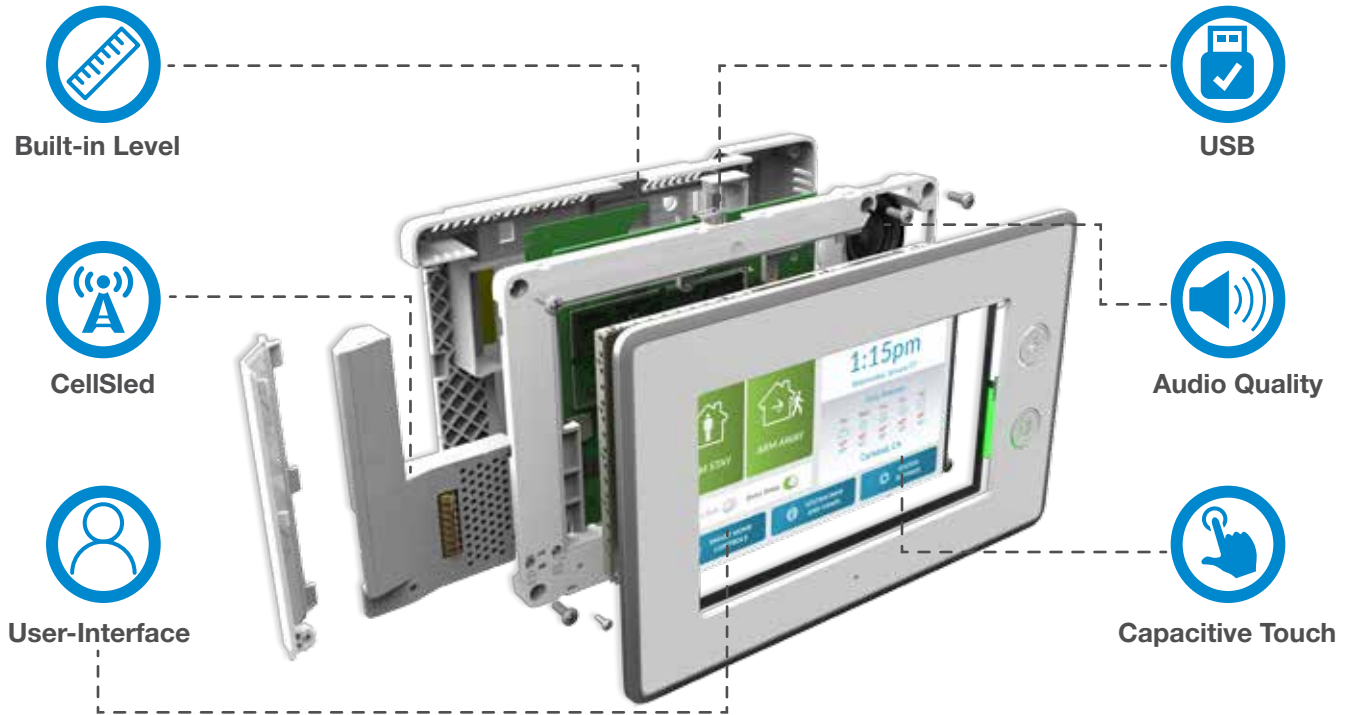

2GIG GC3 Security & Control Panel

Model #: 2GIG-GC3-345

Features:

- 7" color, capacitive touchscreen with 800 x 480 resolution
- Quick Installation
- One-touch arming
- 100 zones of wireless security
- Up to 100 unique users

THE NEXT GENERATION SECURITY & CONTROL PLATFORM

The easiest, most intuitive experience of any security system in the industry.

The GC3 is the most capable and robust security & home control system that 2GIG® has ever made. With a 7" color, capacitive touch screen and a full upgrade to the user-interface, homeowners will love how much faster and easier it is to use, and dealers will appreciate how much time they'll save during installation. User interface improvements include single-screen zone programming, elimination of unnecessary or redundant steps, One-Touch Arming, and easy-to-see Status. These features, along with many others, make the GC3 customer experience the easiest, most intuitive of any security and control system in the industry. Period.

Smart Home Control has been at the heart of all 2GIG panels since the very beginning. The new 2GIG GC3, the first

Z-Wave Plus certified panel, makes working with smart home devices simpler than ever before. Programming new smart home devices is a snap with clear, step-by-step menus, saving time and money on every install. The security and automation chips have been built with a modular design, allowing for incorporation of other emerging solutions to stay current in the ever changing world of technology.

Panel

7" capacitive touchscreen

Resolution: 800x480 pixels

One-touch arming

Capacitive-touch buttons – Home, Emergency

Dimensions: 8.9"x5.25"x1.25"

5-day weather forecast

Firmware updates: