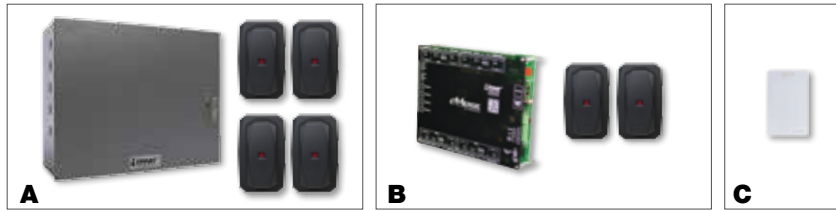

Six-Door System

- **A** One (1) **EL36-4MB**² 4-Door, 4-Reader Elite Access System Bundle (Part # EL36-4MB)
- **B** One (1) **ACM2DB**³ 2-Door, 2-Reader ACM with Reader Bundle (Part # ACM2DB); ACM mounts inside either the ES or EL standard metal enclosure
- **C** One (1) **ProxCARD II** 25-Pack, 125 kHz, Wiegand Proximity Access Cards (Part # ProxCARDII)