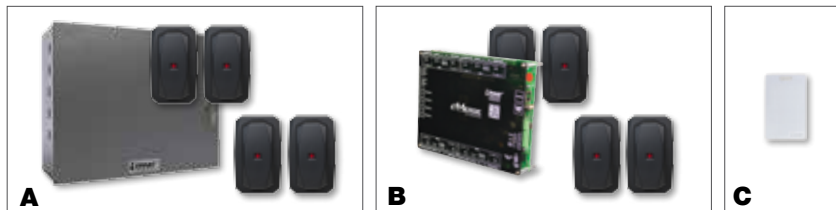

Eight-Door System

- **A** One (1) **EL36-4MB**² 4-Door, 4-Reader Elite Access System Bundle (Part # EL36-4MB)
- **B** One (1) **ACM4DB**² 4-Door, 4-Reader Access System Bundle (Part # ACM4DB); ACM mounts inside either the ES or EL standard metal enclosure
- **C** One (1) **ProxCARD II** 25-Pack, 125 kHz, Wiegand Proximity Access Cards (Part # ProxCARDII)