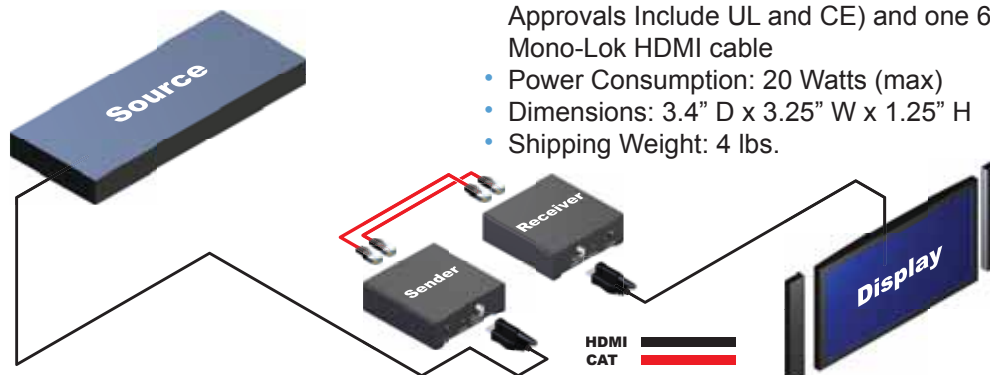

### Extend HDMI Over Long Distance With Industry Standard CAT-5, CAT-5e, or CAT-6 Cabling

The Linear Extreme CAT-5 Extender for HDMI extends your HDTV display up to 200 feet away from your HDTV source using two CAT-5, CAT-5e or CAT-6 cables. It is equipped with HDMI (high definition multimedia interface) connectors and is capable of supporting DVI (digital visual interface) equipment when used with a HDMI to DVI Adapter, providing greater flexibility and options when integrating several home theater components.

### How It Works

The Extreme CAT-5 Extender for HDMI sender unit sits next to your computer, set-top box, or DVD player source. Cables supplied with the Extreme CAT-5 Extender for HDMI connects your DVI or HDMI source to the sender unit. The Extreme CAT-5 Extender receiver unit sits next to your HDTV display - up to 200 feet away. The display plugs into the back of the HDMI Extender for HDMI receiver unit. Two CAT-5, CAT-5e or CAT-6 cables (not included) connect the sender and the receiver units to each other.

### Features

- Extends high definition displays up to 200 feet (60 meters) from the source at 1080i
- Extends high definition displays up to 150 feet (45 meters) from the source at 1080p
- Improved compensation for cable skew
- Eliminates equipment noise in the viewing environment
- Supports resolutions up to 1080p, 2K, and 1920 x 1200
- Audio and video are transmitted digitally over two CAT-5, CAT-5e, or CAT-6 cable with no signal loss
- HDMI / HDCP compliant

### Specifications

- Video Amplifier Bandwidth: 165 MHz
- Single Link Range: 1080p/1920 x 1200
- Input Video Signal: 1.2 Volts p-p
- Input DDC Signal: 5 Volts p-p (TTL)
- HDMI Connector: Type A 19 pin female
- Link Connector: RJ-45 Shielded
- Includes: Power Supply: 5V DC (Regulatory Approvals Include UL and CE) and one 6 ft Mono-Lok HDMI cable
- Power Consumption: 20 Watts (max)
- Dimensions: 3.4" D x 3.25" W x 1.25" H
- Shipping Weight: 4 lbs.